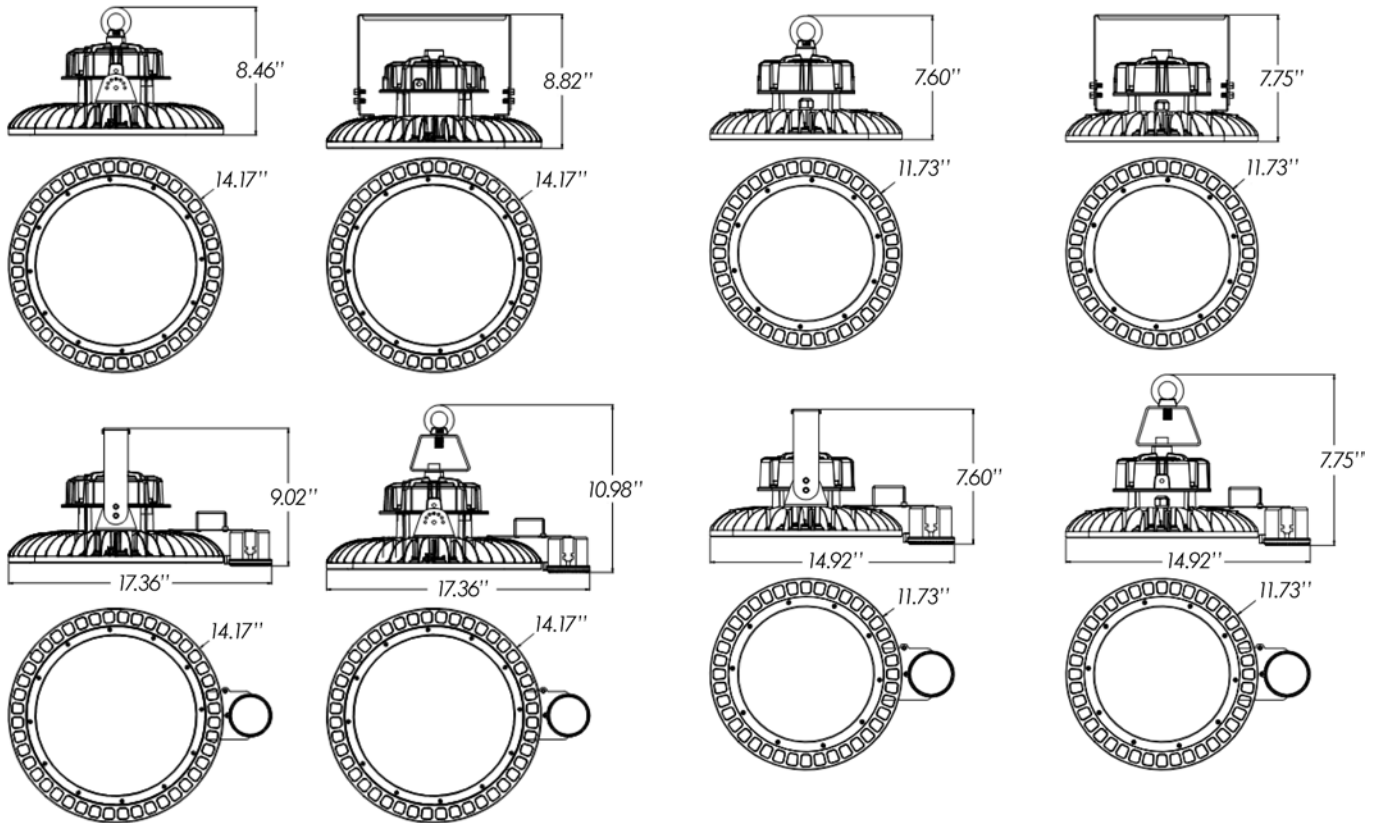

**DIMENSIONS**

**240W**

**100/150W**

**ACCESSORIES**

**Acrylic Reflector (90°)**  
(ACR-RF)

**Surface Mount Yoke**  
(YK)

**Aluminum Reflector (90°)**  
(ALM-RF)

**Mounting Hook**  
(included)